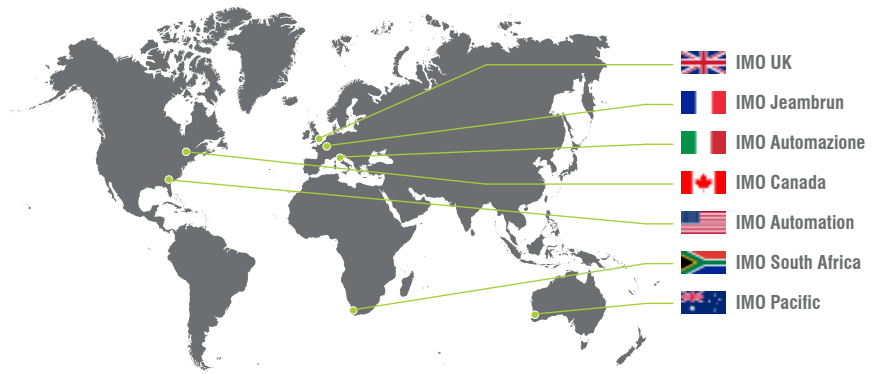

IMO Worldwide Offices

IMO Precision Controls Limited

The Interchange
Frobisher Way
Hatfield, Herts AL10 9TG
United Kingdom

Tel: 01707 414 444
Fax: 01707 414 445
Email: imo@imopc.com
Web: www.imopc.com

IMO Jeambrun Automation SAS

5, Rue Alfred De Musset
94100
Saint-Maur-Des-Fosses
France

Tel: 0800 912 712 (n° gratuit)
Fax: 0145 134 737
Email: imo-fr@imopc.com
Web: www.imojeambrun.fr

IMO Automazione

Via Belfiore 10,
50144 Firenze (FI)
Italia

Tel: 800 930 872 (toll free)
Fax: 8000 452 6445
Email: imo-it@imopc.com
Web: www.imopc.it

IMO Canada

Unit 32 - B - North
18 Strathearn Avenue, Brampton
Ontario L6T 4Y2
Canada

Tel: 905 799 9237
Fax: 905 799 0450
Email: imo-ca@imopc.com
Web: www.imopc.com

IMO Automation LLC

Steeplechase Industrial Park
Suite E, 5845 Steeplechase Blvd
Cumming, GA 30040
USA

Tel: 404 476 8810
Fax: 678 679 7112
Email: imo-usa@imopc.com
Web: www.imoautomation.com

IMO South Africa (Pty) Ltd

G16 Centurion Business Park
Montague Gardens
Cape Town 7441
South Africa

Tel: 021 551 1787
Fax: 021 555 0676
Email: info@imopc.co.za
Web: www.imopc.co.za

IMO Pacific Pty Ltd

Unit 9, Dillington Pass
Landsdale
Perth WA 6065
Australia

Tel: 1300 34 21 31
Fax: 08 9303 9908
Email: sales@imopacific.com.au
Web: www.imopacific.com.au