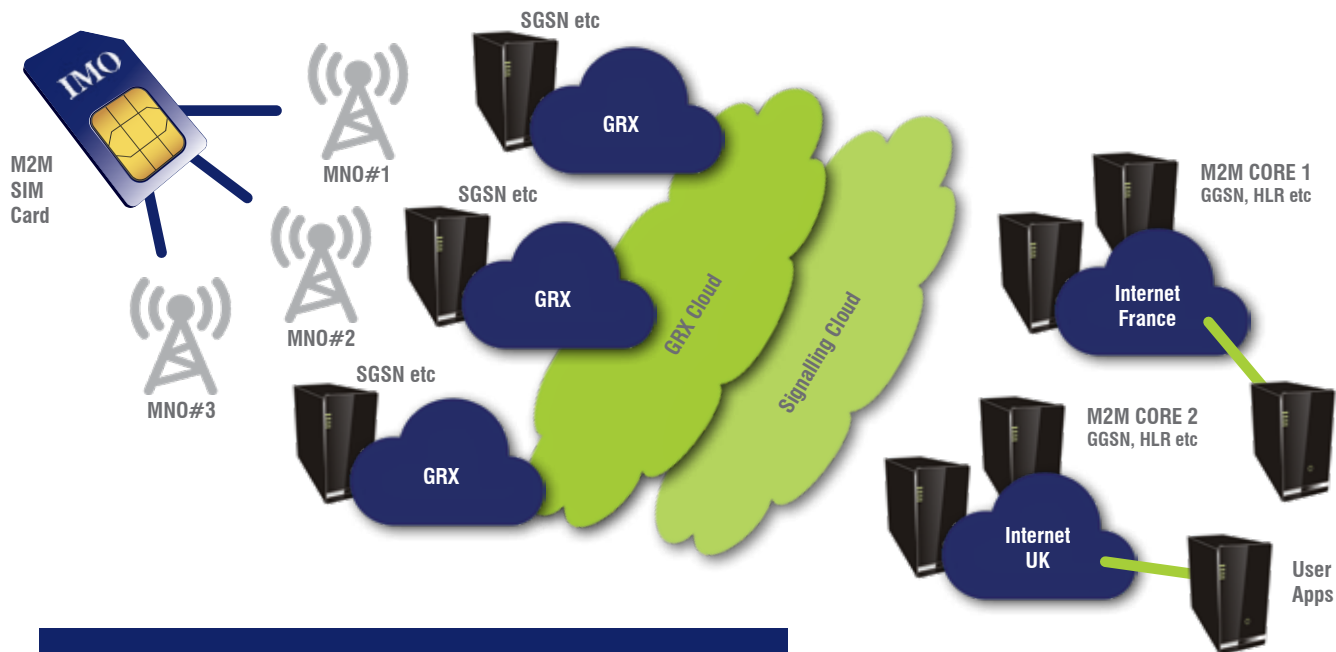

M2M Data Plans

Machine to Machine SIMs

Flexible M2M **Internet Access**

M2M Data Plans

Machine to Machine SIM Cards

- Robust, tougher-than-normal SIM cards
- Global open roaming
- Over 150 countries covered as standard

IMO M2M SIMS Overview

IMO M2M SIM cards offer the widest global reach, and the most flexible pricing plans for your machines to communicate with your infrastructure.

Our unique SIM cards are able to roam across most of the planet, using a single and highly competitive price plan. The IMO SIM card does not hold a preference to the network it attaches to, always preferring to connect to the strongest signal available. This will give you complete peace of mind, knowing that where there is a signal, your device will always connect.

Built To Last

IMO SIM cards are built to last, using tougher plastics than ordinary SIM cards, and will withstand conditions more extreme than standard SIM cards.

Global Coverage

Over 150 countries are covered in our standard "Area 1" pricing, on top of this, we also provide a secondary tier "Area 2" pricing for specific requirements. Examples of countries covered in "Area 1":-

- United Kingdom
 - France
 - Australia
 - Germany
 - Spain
 - United States of America
 - Italy
 - South Africa
 - Russian Federation
 - China
- + 150 more

Unparalleled Control

Additional to supplying robust SIM cards with extensive global coverage, using IMOGateway - our fully integrated and state-of-the-art portal, you are able to see up to the minute data usage across your entire SIM estate, and increase or reduce your data usage limits as required. IMO offer a fully customisable SIM management area, giving you unprecedented and unparalleled control.