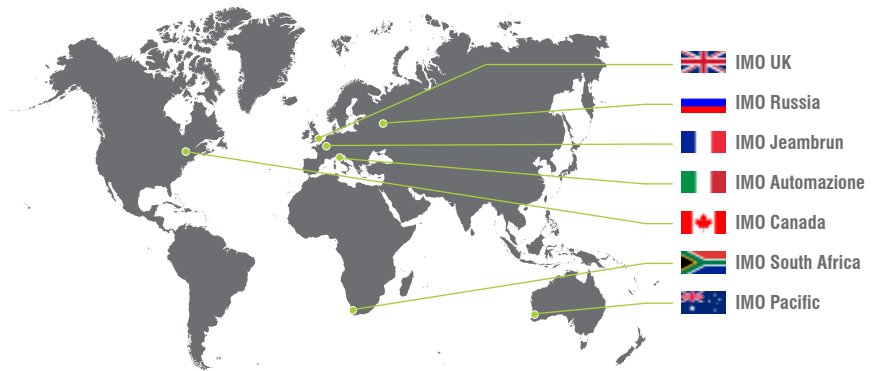

IMO Worldwide Offices

IMO Precision Controls Limited

1000 North Circular Road
Staples Corner
London NW2 7JP
United Kingdom

Tel: 020 8452 6444
Fax: 020 8450 2274
Email: sales@imopc.com
Web: www.imopc.com

IMO Jeambrun Automation SAS

Centre D'Affaires Rocroy
30, Rue de Rocroy
94100 Saint-Maur-Des-Fosses
France

Tel: 0800 912 712 (n° gratuit)
Fax: 0145 134 737
Email: sales@imopc.com
Web: www.imojeambrun.fr

IMO Automazione

Via Ponte alle Mosse, 61
50144 Firenze (FI)
Italia

Tel: 800 930 872 (toll free)
Fax: 8000 452 6445
Email: sales@imopc.com
Web: www.imopc.it

IMO Canada

Unit 32 - B - North
18 Stratheam Avenue, Brampton
Ontario L6T 4Y2
Canada

Tel: 905 799 9237 (local)
Fax: 905 799 0450
Email: sales@imopc.com
Web: www.imopc.com

IMO Russia

Office № 4063
9, Zemlyanoy Val, 105064
Moscow
Russia

Tel: 8 800 100 8540 (toll free)
Fax: 8 800 100 8541
Email: sales@imopc.com
Web: www.imopc.com

IMO South Africa (Pty) Ltd

G16 Centurion Business Park
Montague Gardens
Cape Town 7441
South Africa

Tel: 021 551 1787
Fax: 021 555 0676
Email: info@imopc.co.za
Web: www.imopc.co.za

IMO Pacific Pty Ltd

1/34 Fallon Road
Landsdale
Perth WA 6065
Australia

Tel: 08 9302 5246 (local)
Fax: 08 9303 9908
Email: sales@imopacific.com.au
Web: www.imopacific.com.au